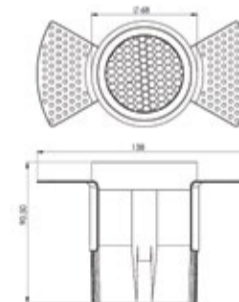

## Single Line Diagram

ORBIT 40 Trimless

ORBIT 52 Trimless

ORBIT 68 Trimless

## ORBIT 40 TRIMLESS

System Power	Dimension
5W	Dia- 40mm, Overall Width- 110mm Height- 56mm

## ORBIT 52 TRIMLESS

System Power	Dimension
10W	Dia- 52mm, Overall Width- 122mm Height- 64mm

## ORBIT 68 TRIMLESS

System Power	Dimension
15W	Dia- 68mm, Overall Width- 138mm Height- 90.5mm