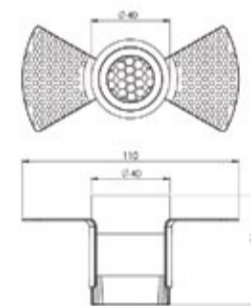

## Single Line Diagram

ORBIT 40 Trimless

ORBIT 52 Trimless

ORBIT 68 Trimless

## ORBIT 40 TRIMLESS

System Power	Dimension
5W	Dia- 40mm, Overall Width- 110mm Height- 56mm

## ORBIT 52 TRIMLESS

System Power	Dimension
10W	Dia- 52mm, Overall Width- 122mm Height- 64mm

## ORBIT 68 TRIMLESS

System Power	Dimension
15W	Dia- 68mm, Overall Width- 138mm Height- 90.5mm