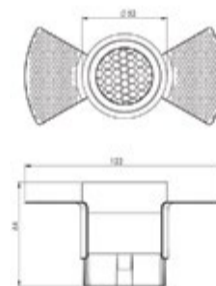

## Single Line Diagram

ORBIT 40 Trimless

ORBIT 52 Trimless

ORBIT 68 Trimless

## ORBIT 40 TRIMLESS

System Power	Dimension
5W	Dia- 40mm, Overall Width- 110mm Height- 56mm

## ORBIT 52 TRIMLESS

System Power	Dimension
10W	Dia- 52mm, Overall Width- 122mm Height- 64mm

## ORBIT 68 TRIMLESS

System Power	Dimension
15W	Dia- 68mm, Overall Width- 138mm Height- 90.5mm