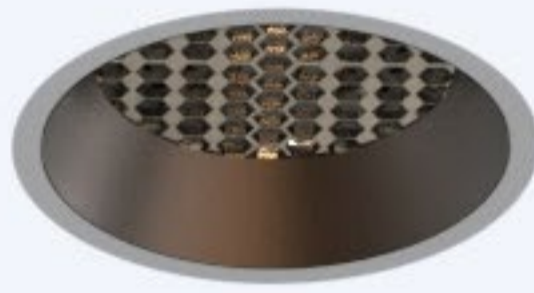

# ORBIT TRIMLESS

## ORBIT TRIMLESS

Orbit Trimless Downlight features has:

- Die cast- aluminium Luminaire housing
- Premium powder coated finish
- COB (Chip on Board) technology
- Lens with honeycomb louver
- Available in fixed trimless version
- LED with effective colour rendering
- Provides comfortable illumination with reduced eye strain, ideal for premium interiors.
- Delivers focused and controlled light distribution for accent
- Ensures excellent lumen output with low energy consumption.

## ORBIT 40 TRIMLESS

System Power	Dimension
5W	Dia- 40mm, Overall Width- 110mm Height- 56mm

## ORBIT 52 TRIMLESS

System Power	Dimension
10W	Dia- 52mm, Overall Width- 122mm Height- 64mm